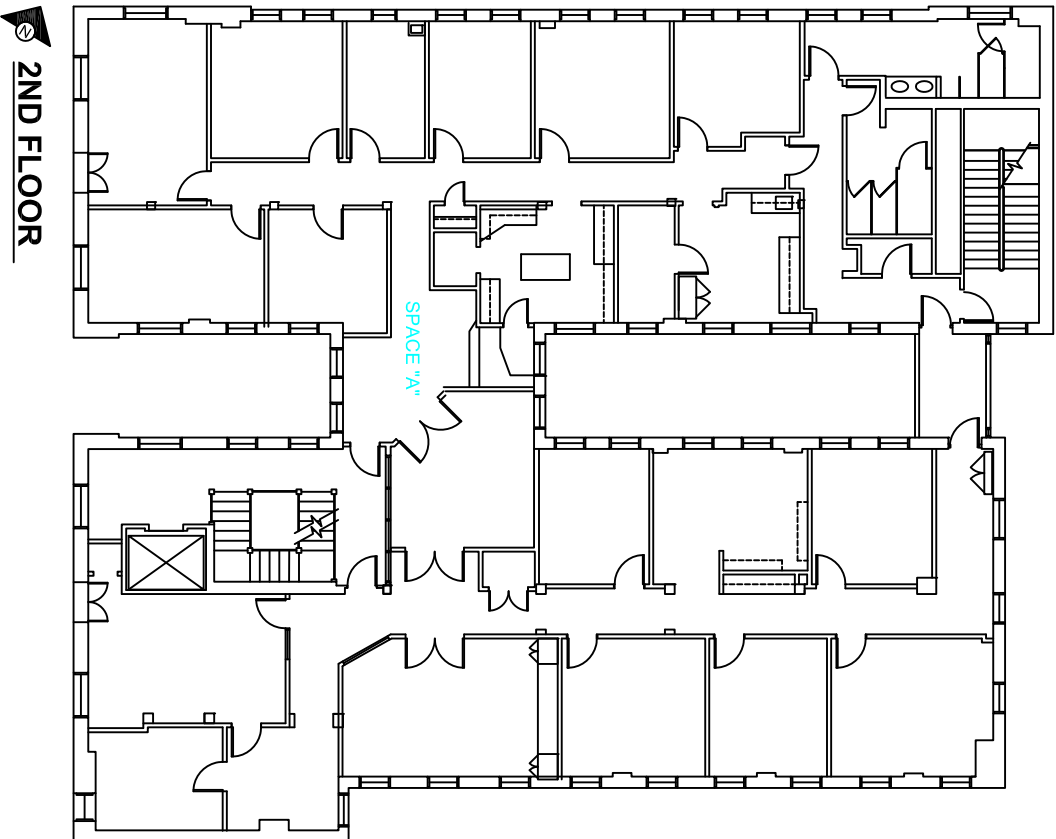

201 MAIN ST., SUITE 1360  
FORT WORTH, TX 76102  
ISSUE DATE: 3.31.09

Space Available for Leasing Only

SPACE "A"  
DISSLIN & ASSOCIATES  
SUITE 200  
5,272 U.S.F.  
6,453 R.S.F.

# PLAZA HOTEL BUILDING

301 MAIN ST.  
FORT WORTH, TX 76102

SECOND FLOOR - 6,453 RSF