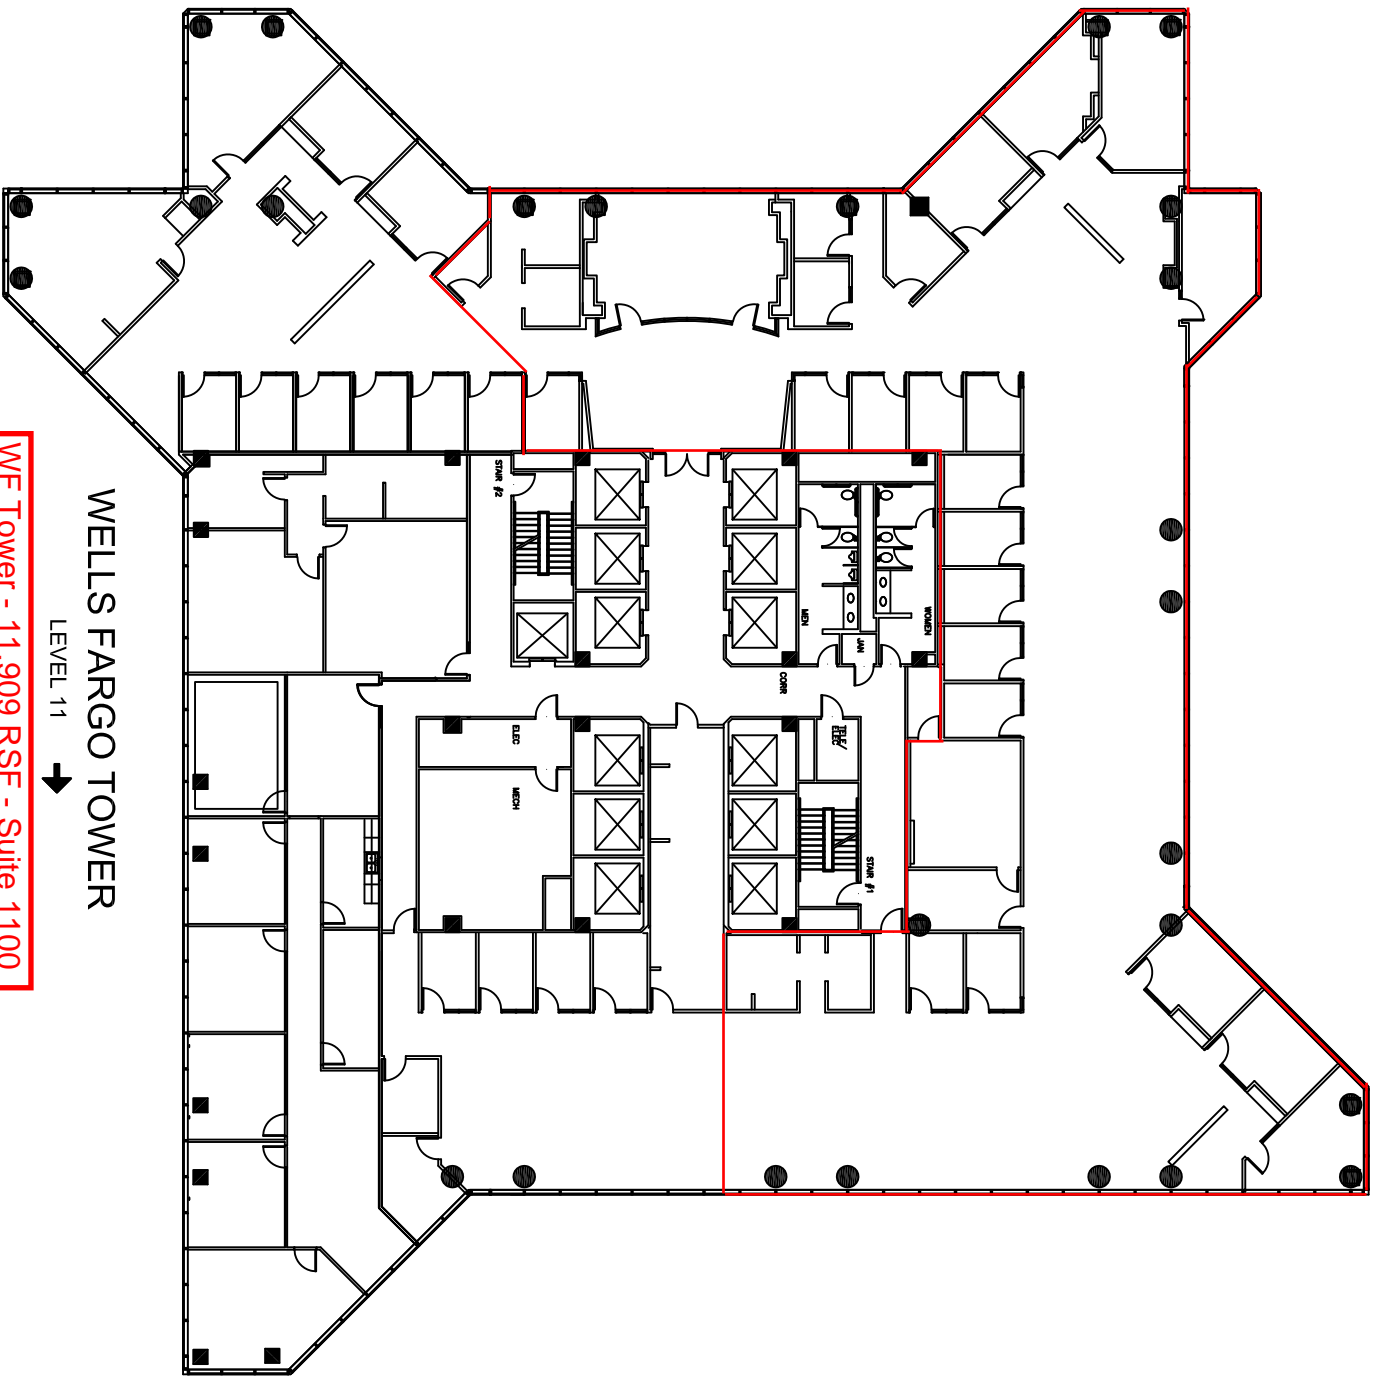

10

11

12

13

15

17

19

20

24

WELLS FARGO TOWER

LEVEL 11 →

WF Tower - 11,909 RSF - Suite 1100